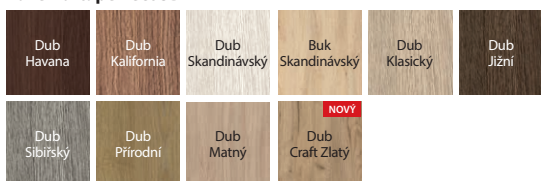

Fólie Portaperfect 3D ★★★★★☆

Portalamino ★★★★★☆

PORTA VERTE
PREMIUM